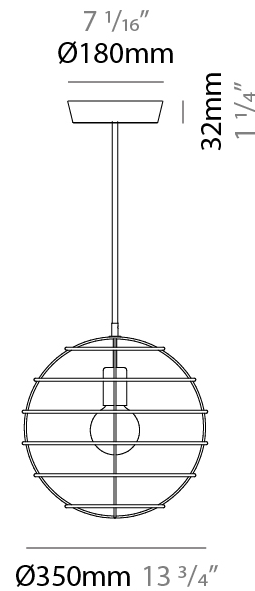

SPHERE SUSPENSION

D51057- : D51057-BRA

base number

1. To build a product code in our configurator select the specify button on the base model # product page
2. To build a manual product code on this datasheet choose from the options listed below in blue font and add the suffix to the base model #

GENERAL

Series: Sphere
Partner: Fambuena
Division: Design
Installation: Suspension
Product Type: Pendant
Mounting Location: Ceiling

PHYSICAL

Shape: Round
Diameter (mm): 350
Diameter (in): 13 ³/₄
Height (mm): 350
Height (in): 13 ³/₄
Weight (kg): 1.7
Weight (lbs): 3.8
Fixture Material: Metal
Cable Details: Cable length 2000mm / 79"

ELECTRICAL

Number of Lamps: 1
Lamp Type: LED Retrofit
Lamp Shape: A19
Bulb Included: Bulb Not Included
Total Output Wattage (W): 6
Max. Wattage Per Lamp (W): 6
Lamp Base: E26
Input Voltage (V): 120

LED

OPTICAL

RATINGS AND CERTIFICATIONS

Certified By: CSA Certified to UL and CSA Standards
IP rating: IP20

PROJECT	
TYPE	
SPECIFIER	
QUANTITY	
DATE