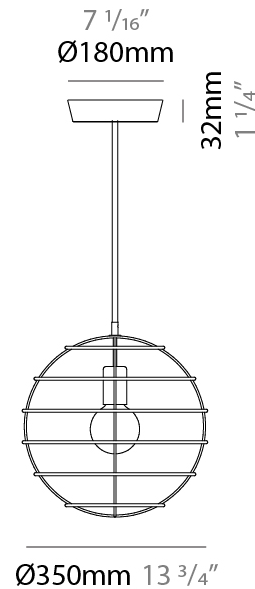

SPHERE SUSPENSION

D51057-

base number   Finish
Options

1. To build a product code in our configurator select the specify button on the base model # product page
2. To build a manual product code on this datasheet choose from the options listed below in blue font and add the suffix to the base model #

GENERAL

Series: Sphere
Partner: Fambuena
Division: Design
Installation: Suspension
Product Type: Pendant
Mounting Location: Ceiling

PHYSICAL

Shape: Round
Diameter (mm): 350
Diameter (in): 13 ³/₄
Height (mm): 350
Height (in): 13 ³/₄
Fixture Finish: BRA / BRZ / PWT
Fixture Material: Metal
Cable Details: Cable length 2000mm / 79"

ELECTRICAL

Number of Lamps: 1
Lamp Type: LED Retrofit
Lamp Shape: G30
Bulb Included: Bulb Not Included
Max. Wattage Per Lamp (W): 6
Lamp Base: E26
Input Voltage (V): 120
Upon Request: 277Vac / GU24

LED

OPTICAL

RATINGS AND CERTIFICATIONS

Certified By: Certified for North American Standards
IP rating: IP20